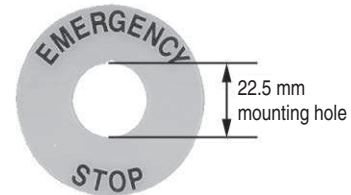

Two-Color Molded Legend Caps — Non-Illuminated Push Buttons

800F – AF    3    01  
                   *a*        *b*        *c*

Cat. No. 800F-15YSE112

*a*

Button Cap Type	
Code	Description
AF	Flush
AE	Extended

*b*

Color Cap	
Code	Description
1	White
2	Black
3	Green
4	Red
5	Yellow
6	Blue

*c*

Legend Text*†	
English	
Code	Description
01	START
02	STOP
05	O
06	I
08	→
09	FORWARD*
10	REVERSE*
11	R

\* Available in flush only.  
 \* White and yellow caps have black text. All other color caps have white text.  
 † Valid color cap text codes include:

Emergency Stop Legend Plates§

800F – 15YS              
                   *a*        *b*

*a*

Size/Color (Yellow)	
Code	Description
15Y	60 mm round (30.5 mm mounting hole)
15YS	60 mm round (22.5 mm mounting hole)➤
16Y	90 mm round (22.5 mm mounting hole)➤