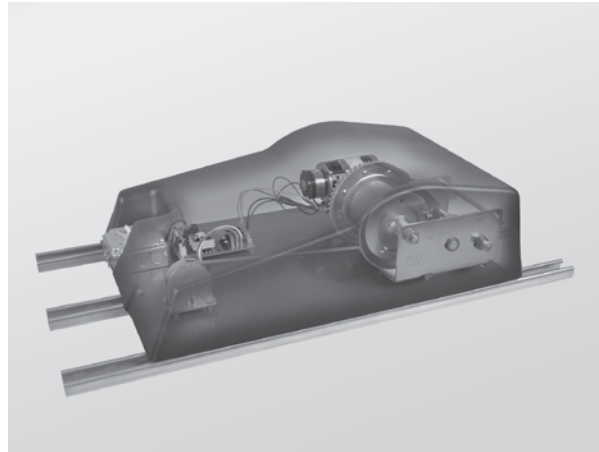

ALL700 SPEC SHEET

This spec sheet is for an ALL700 that mounts in an accessible location directly above the chandelier. If there is not three feet of vertical access space directly above the chandelier, please see the REMOTE MOUNT LIGHT LIFTS on page 6.

Maximum Lifting Capacity.....	700 lbs.
Winch Cable Length.....	35 ft. (standard) 65 ft. (optional) 90 ft. (optional)
Light Wattage Capacity.....	1 circuit - 2200 watts (standard) 2 circuit - 3300 watts (optional)
Motor and Light Voltage Requirements.....	110V
Mounting Location.....	Directly above chandelier only 3 ft. vertical access space minimum
Controller.....	SmartLift (standard)
Dimensions of unit.....	18" wide x 27 1/2" long x 9" high Mounted on three 38" channel struts
Shipping Weight.....	96 lbs.
Shipping Method.....	FedEx only