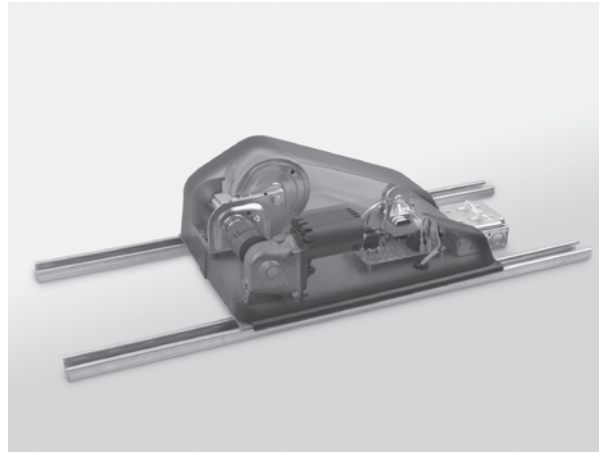

ALL300 SPEC SHEET

This spec sheet is for an ALL300 that mounts in an accessible location directly above the chandelier. If there is not three feet of vertical access space directly above the chandelier, please see the REMOTE MOUNT LIGHT LIFTS on page 6.

Maximum Lifting Capacity.....	300 lbs.
Winch Cable Length.....	35 ft. (standard) 65 ft. (optional) 90 ft. (optional)
Light Wattage Capacity.....	1 circuit - 1650 watts (standard) 1 circuit - 2200 watts (optional) 2 circuit - 3300 watts (optional)
Motor and Light Voltage Requirements.....	110V
Mounting Location.....	Directly above chandelier only 3 ft. vertical access space minimum
Controller.....	Keyswitch (standard) SmartLift (optional)
Dimensions of unit.....	14" wide x 19" long x 9" high Mounted on two 36" channel struts
Shipping Weight.....	47 lbs.
Shipping Method.....	FedEx only