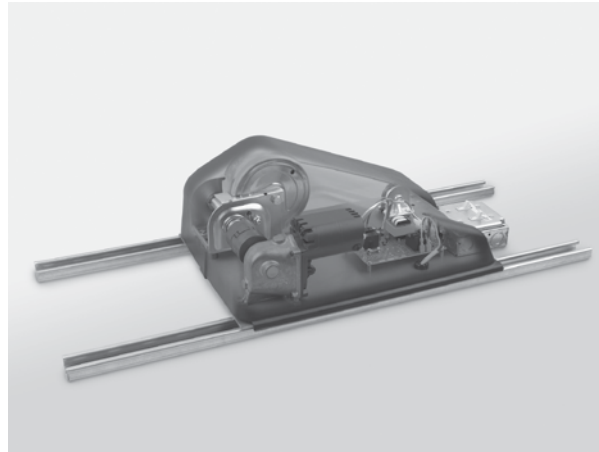

# ALL200 SPEC SHEET

This spec sheet is for an ALL200 that mounts in an accessible location directly above the chandelier. If there is not three feet of vertical access space directly above the chandelier, please see the REMOTE MOUNT LIGHT LIFTS on page 6.

Maximum Lifting Capacity.....	200 lbs.
Winch Cable Length.....	35 ft. (standard) 65 ft. (optional) 90 ft. (optional)
Light Wattage Capacity.....	1 circuit - 1650 watts (standard) 1 circuit - 2200 watts (optional) 2 circuit - 3300 watts (optional)
Motor and Light Voltage Requirements.....	110V
Mounting Location.....	Directly above chandelier only 3 ft. vertical access space minimum
Controller.....	Keyswitch (standard) SmartLift (optional)
Dimensions of unit.....	14" wide x 19" long x 9" high Mounted on two 36" channel struts
Shipping Weight.....	47 lbs.
Shipping Method.....	FedEx only