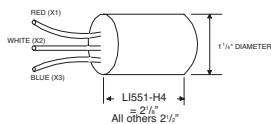

Round Case

RW33CC1252
MOUNTING CLIP for Round Case
(Furnished as standard with -001 suffix ballasts and all -IC suffix replacement ignitors.)

HID • Ignitors
Metal Halide