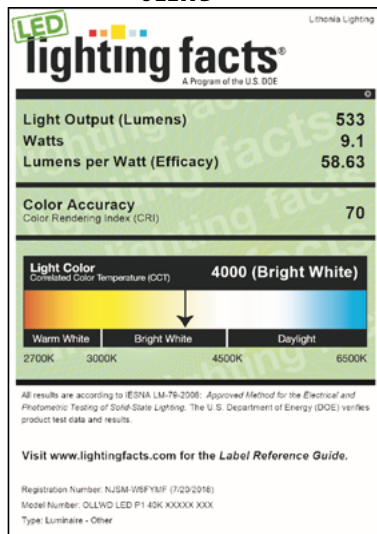

OLLWD & OLLWU LED Wall Cylinder Light

PHOTOMETRICS

To see complete photometric reports or download .ies files for this product, visit Lithonia Lighting's Outdoor LED homepage
Tested in accordance with IESNA LM-79 and LM-80 standards.

OLLWD

OLLWU

OLLWD

OLLWU