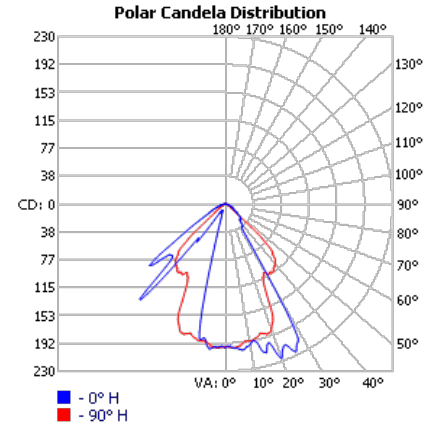

OLLWD & OLLWU LED Wall Cylinder Light

PHOTOMETRICS

To see complete photometric reports or download .ies files for this product, visit Lithonia Lighting's Outdoor LED homepage
Tested in accordance with IESNA LM-79 and LM-80 standards.

OLLWD