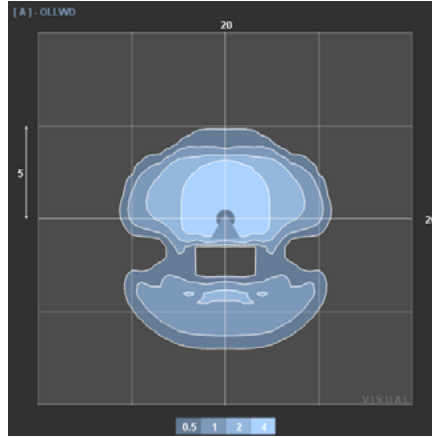

OLLWD & OLLWU LED Wall Cylinder Light

PHOTOMETRICS

To see complete photometric reports or download .ies files for this product, visit Lithonia Lighting's Outdoor LED homepage
Tested in accordance with IESNA LM-79 and LM-80 standards.

OLLWD