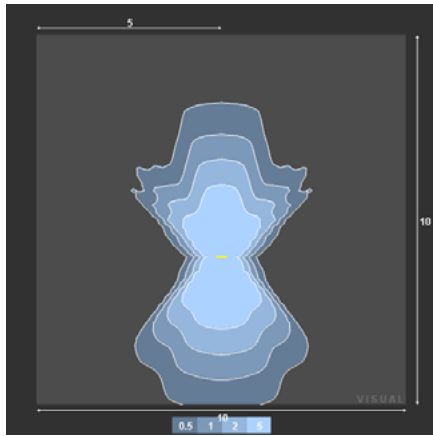

OLLWD & OLLWU LED Wall Cylinder Light

PHOTOMETRICS

To see complete photometric reports or download .ies files for this product, visit Lithonia Lighting's Outdoor LED homepage
Tested in accordance with IESNA LM-79 and LM-80 standards.

OLLWD

OLLWU

OLLWD

OLLWU