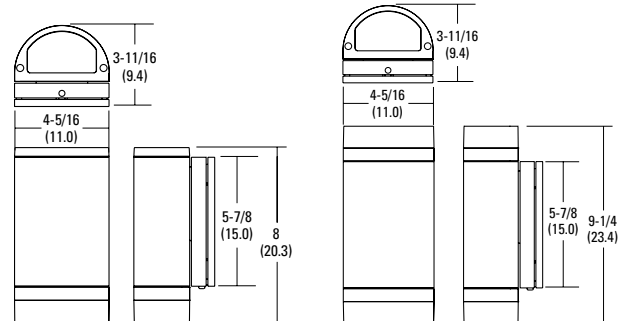

All values are design or typical values, measured under laboratory conditions at 25 °C.

Note: Specifications subject to change without notice.

Catalog Number
Notes
Type

Outdoor General Purpose

OLLWD & OLLWU

LED WALL CYLINDER LIGHT

Specifications

All dimensions are inches (centimeters)

ORDERING INFORMATION

For shortest lead times, configure products using **bolded options**.

Example: OLLWD LED P1 40K MVOLT DDB