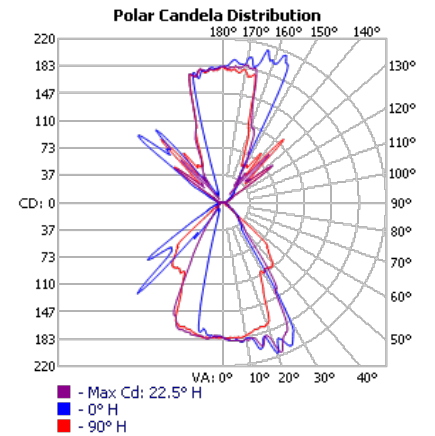

OLLWD & OLLWU LED Wall Cylinder Light

PHOTOMETRICS

To see complete photometric reports or download .ies files for this product, visit Lithonia Lighting's Outdoor LED homepage
Tested in accordance with IESNA LM-79 and LM-80 standards.

OLLWD

OLLWU

OLLWD

OLLWU