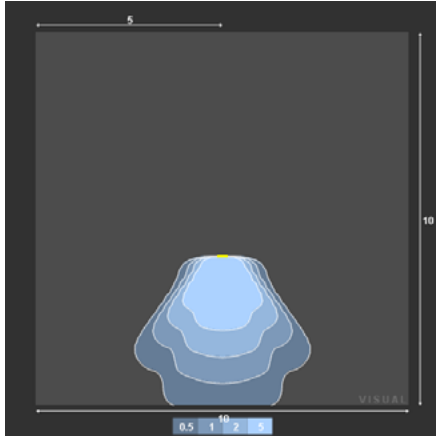

OLLWD & OLLWU LED Wall Cylinder Light

PHOTOMETRICS

To see complete photometric reports or download .ies files for this product, visit Lithonia Lighting's Outdoor LED homepage
Tested in accordance with IESNA LM-79 and LM-80 standards.

OLLWD