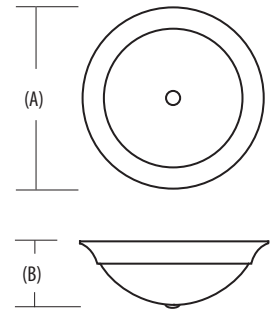

Indoor Decorative

Décor Round Flush Mount

ESSENTIAL SERIES
2C T6 Fluorescent

DIMENSIONS					
Nominal size	Lamp configuration	Model number	Number of lamps	(A) Width inches (cm)	(B) Extension* inches (cm)
15" dia		11983 BNP	(1) 55W 2C T6	15 (38.1)	5-1/2 (14.0)
*Extension from ceiling. All dimensions are inches (centimeters) unless otherwise indicated.					

ORDERING INFORMATION

Lead times will vary depending on options selected. Consult with your sales representative.

Example: 11983 BNP

11983		Model number ^{1,2}		Finish		Ballast/Voltage ²	
11983	15" diameter - (1) 55W 2C T6 2700K fluorescent lamp (Included)	BNP	Polished brushed nickel	WH	White	(blank)	120V residential electronic ballasts (standard)
		BZ	Bronze				