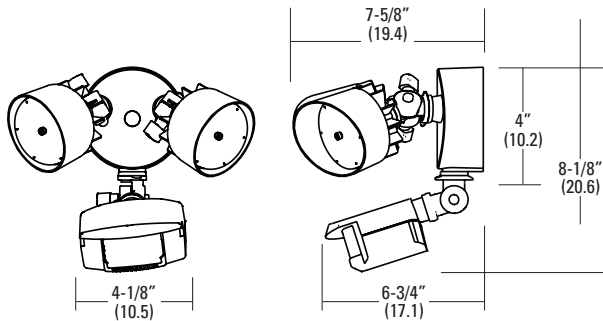

NOTE: Specifications are subject to change without notice.

Actual performance may differ as a result of end-user environment and application.

Outdoor General Purpose

OFLR 6 MO

LED FLOODLIGHT WITH MOTION SENSOR
2 ADJUSTABLE HEADS

High Performance LED

All dimensions are inches (centimeters).

ORDERING INFORMATION

All configurations of this product are considered "standard" and have short lead times.

Example: OFLR 6LC 120 MO BZ

OFLR	6LC	120	MO	
Series	Number of heads	Voltage	Features	Finish
OFLR LED floodlight	6LC 6 LEDs, 2 heads	120 120 volts	MO Motion sensor	BZ Bronze WH White