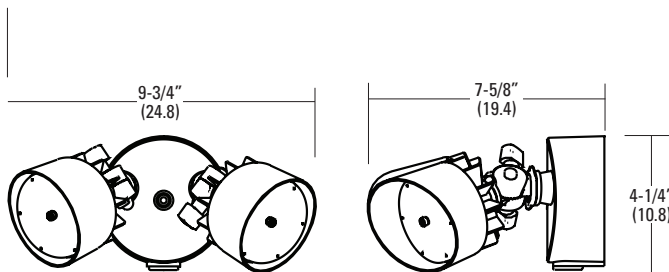

Outdoor General Purpose

OFLR 6 P

DUSK-TO-DAWN LED FLOODLIGHT
2 ADJUSTABLE HEADS

High Performance LED

All dimensions are inches (centimeters).

ORDERING INFORMATION

All configurations of this product are considered "standard" and have short lead times.