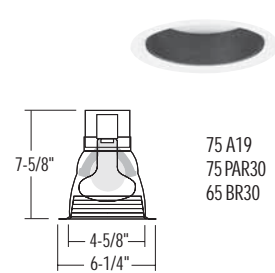

Baffle

JB4 White Reflector/
black baffle
Other finishes: W/C/G