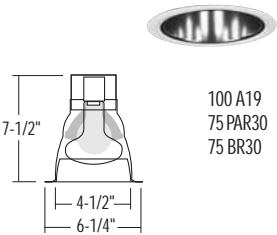

# LPJ

**Non-IC-Rated Full Reflectors** – All reflectors are damp location listed. Lensed reflectors are wet location listed. Lamp types and maximum wattages are listed for each reflector. Maximum ceiling thickness 1/2". Consult factory for thicker ceiling applications.

**Open reflector**

**J01** White  
Other finishes: A/G

**Open cone**

**JC1**  
Other finishes: A/G/BL

**Premium metal baffle**

**JB1** White reflector/  
black baffle  
Other finishes: W

**Intended Use**

New construction applications requiring high performance vertical reflectors using incandescent lamps.

**Features**

**Mechanical** – Rugged, galvanized steel frame-in with trim retaining clips to secure optical system. Galvanized bar hangers span up to 24" o.c. and feature built-in nailers and T-bar clips. Galvanized steel junction box with removable access door, (4) Romex knockouts, (2) 3/4" and (4) 1/2" nominal conduit knockouts with pryout slots.

**Electrical System** – Durable medium-base porcelain socket with nickel-plated copper alloy screw shell and contact. Maximum 8 (4 in, 4 out) No. 12 AWG conductor. Rated for 90°C supply wire. Ground wire provided. Class P thermally protected ballast protects against improper contact with insulation and approved for through-branch circuit wiring.