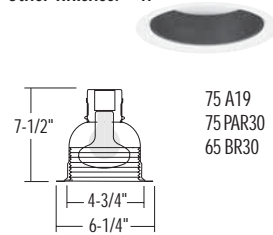

# LPJ

**Non-IC-Rated Full Reflectors** – All reflectors are damp location listed. Lensed reflectors are wet location listed. Lamp types and maximum wattages are listed for each reflector. Maximum ceiling thickness 1/2". Consult factory for thicker ceiling applications.

**Open reflector**

**J01** White  
Other finishes: A/G

**Open cone**

**JC1**  
Other finishes: A/G/BL

**Premium metal baffle**

**JB1** White reflector/  
black baffle  
Other finishes: W

**Intended Use**

New construction applications requiring high performance vertical reflectors using incandescent lamps.

**Features**

**Mechanical** – Rugged, galvanized steel frame-in with trim retaining clips to secure optical system. Galvanized bar hangers span up to 24" o.c. and feature built-in nailers and T-bar clips. Galvanized steel junction box with removable access door, (4) Romex knockouts, (2) 3/4" and (4) 1/2" nominal conduit knockouts with pryout slots.

**Electrical System** – Durable medium-base porcelain socket with nickel-plated copper alloy screw shell and contact. Maximum 8 (4 in, 4 out) No. 12 AWG conductor. Rated for 90°C supply wire. Ground wire provided. Class P thermally protected ballast protects against improper contact with insulation and approved for through-branch circuit wiring.