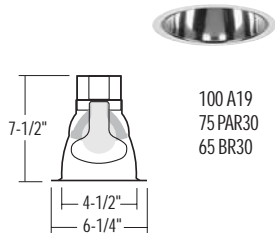

# LPJ

**Non-IC-Rated Full Reflectors** – All reflectors are damp location listed. Lensed reflectors are wet location listed. Lamp types and maximum wattages are listed for each reflector. Maximum ceiling thickness 1/2". Consult factory for thicker ceiling applications.

**Open reflector**

**J01** White  
Other finishes: A/G

**Open cone**

**JC1**  
Other finishes: A/G/BL

**Premium metal baffle**

**JB1** White reflector/  
black baffle  
Other finishes: W

**Intended Use**

New construction applications requiring high performance vertical reflectors using incandescent lamps.

**Features**

**Mechanical** – Rugged, galvanized steel frame-in with trim retaining clips to secure optical system. Galvanized bar hangers span up to 24" o.c. and feature built-in nailers and T-bar clips. Galvanized steel junction box with removable access door, (4) Romex knockouts, (2) 3/4" and (4) 1/2" nominal conduit knockouts with pryout slots.