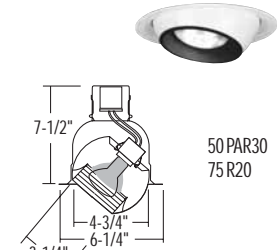

**Features**

**Mechanical** – Rugged, galvanized steel frame-in with trim retaining clips to secure optical system. Galvanized bar hangers span up to 24" o.c. and feature built-in nailers and T-bar clips. Galvanized steel junction box with removable access door, (4) Romex knockouts, (2) 3/4" and (4) 1/2" nominal conduit knockouts with pryout slots.

**Electrical System** – Durable medium-base porcelain socket with nickel-plated copper alloy screw shell and contact. Maximum 8 (4 in, 4 out) No. 12 AWG conductor. Rated for 90°C supply wire. Ground wire provided. Class P thermally protected ballast protects against improper contact with insulation and approved for through-branch circuit wiring.

**Listings**

UL Listed to U.S. and Canadian safety standards.

**Baffle**

**JB4** White Reflector/  
black baffle  
Other finishes: W/C/G

**Baffle eyeball**

**JE1** White sphere and  
flange w/black  
baffle  
Other finishes: W

**Ordering Information**

Example: **LPJ J01**

Series	Reflector	Options
LPJ	<p><b>J01</b> White open</p> <p><b>J01A</b> Clear specular open</p> <p><b>J01G</b> Gold specular open</p> <p><b>JC1A</b> Clear specular cone</p> <p><b>JC1G</b> Gold specular cone</p> <p><b>JC1BL</b> Black specular cone</p> <p><b>JB1</b> White reflector/black baffle</p> <p><b>JB1W</b> White reflector/white baffle</p> <p><b>JB4</b> White reflector/black baffle</p>	<p><b>JB4W</b> White reflector/white baffle</p> <p><b>JB4C</b> White reflector/chrome baffle</p> <p><b>JB4G</b> White reflector/gold baffle</p> <p><b>JE1</b> White sphere and flange w/black baffle</p> <p><b>JE1W</b> White sphere and flange w/white baffle</p> <p><b>SDT</b> 277V stepdown transformer (277V to 120V).</p> <p><b>TRW</b> White flange.</p>