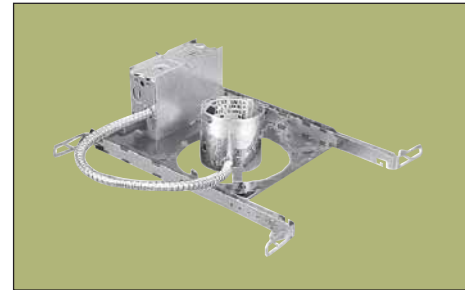

# LPJ

**Non-IC-Rated Full Reflectors** – All reflectors are damp location listed. Lensed reflectors are wet location listed. Lamp types and maximum wattages are listed for each reflector. Maximum ceiling thickness 1/2". Consult factory for thicker ceiling applications.

**Open reflector**

**J01** White  
Other finishes: A/G

**Open cone**

**JC1**  
Other finishes: A/G/BL

**Premium metal baffle**

**JB1** White reflector/  
black baffle  
Other finishes: W

**Intended Use**

New construction applications requiring high performance vertical reflectors using incandescent lamps.

**Features**

**Mechanical** – Rugged, galvanized steel frame-in with trim retaining clips to secure optical system. Galvanized bar hangers span up to 24" o.c. and feature built-in nailers and T-bar clips. Galvanized steel junction box with removable access door, (4) Romex knockouts, (2) 3/4" and (4) 1/2" nominal conduit knockouts with pryout slots.

**Electrical System** – Durable medium-base porcelain socket with nickel-plated copper alloy screw shell and contact. Maximum 8 (4 in, 4 out) No. 12 AWG conductor. Rated for 90°C supply wire. Ground wire provided. Class P thermally protected ballast protects against improper contact with insulation and approved for through-branch circuit wiring.