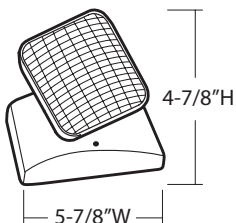

ORDERING INFORMATION

<i>Catalog Number</i>	<i>UPC</i>	<i>Description</i>	<i>Supply Voltage</i>	<i>Input Wattage</i>	<i>Pallet Qty.</i>	<i>Standard Carton Qty.</i>
ELA LED M12	784231918326	Single, Remote Lamp	9.6	1	192	12
ELA LED T M12	784231918357	Double, Remote Lamp	9.6	2	192	12
ELA LED WP M12	784231918418	Single, Weather-Proof Remote Lamp	9.6	1	192	12
ELA LED T WP M12	784231918449	Double, Weather-Proof Remote Lamp	9.6	2	192	12

DIMENSIONS

ELA LED

ELA LED T

ELA LED WP

ELA LED T WP