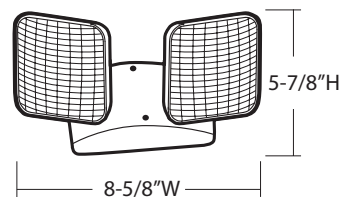

ORDERING INFORMATION

<i>Catalog Number</i>	<i>UPC</i>	<i>Description</i>	<i>Supply Voltage</i>	<i>Input Wattage</i>	<i>Pallet Qty.</i>	<i>Standard Carton Qty.</i>
ELA LED M12	784231918326	Single, Remote Lamp	9.6	1	192	12
ELA LED T M12	784231918357	Double, Remote Lamp	9.6	2	192	12
ELA LED WP M12	784231918418	Single, Weather-Proof Remote Lamp	9.6	1	192	12
ELA LED T WP M12	784231918449	Double, Weather-Proof Remote Lamp	9.6	2	192	12

DIMENSIONS

ELA LED

ELA LED T

ELA LED WP

ELA LED T WP