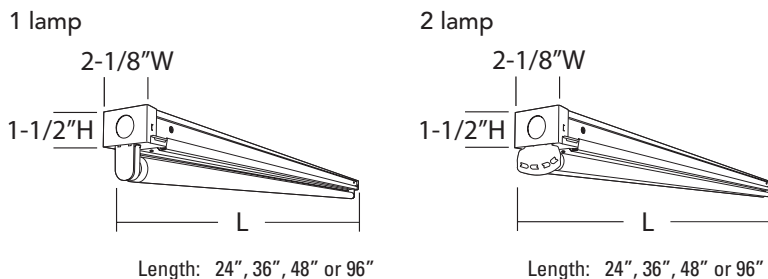

Low-Profile Strip Lights

T8 Lamps

FEATURES

- Pre-loaded sockets improve the speed of installation and reduce the potential for socket breakage
- The secure fit of the patent-pending channel cover design allows for easy access and quick attachment
- The patent-pending “three point” row aligner locks channel together for straighter, faster row assembly without fasteners
- Compact “gripper back” channel offers structural strength and reduces shipping damage
- Easy “snap n’ lock” end plates allow for quick attachment and exact fit
- Improved “locking track” lamp holder enhances channel strength and lamp stability

ORDERING INFORMATION

Catalog Number	UPC	Description	# of Lamps	Length	Wattage	Voltage	Ballast Type	Lamp Included	Pallet Qty.	Standard Carton Qty.
Z117 MV	745976682675	T8 Low-Profile Strip	1	24"	17	120 - 277	NEMA Premium®, Instant Start	N	448	1
Z125 MV	745976682705	T8 Low-Profile Strip	1	36"	25	120 - 277	NEMA Premium®, Instant Start	N	224	1
Z132 MV	745976682736	T8 Low-Profile Strip	1	48"	32	120 - 277	NEMA Premium®, Instant Start	N	224	1
TZ132 MV	745976682767	Tandem, T8 Low-Profile Strip	2	96"	32	120 - 277	NEMA Premium®, Instant Start	N	224	1
Z217 MV	745976682781	T8 Low-Profile Strip	2	24"	17	120 - 277	NEMA Premium®, Instant Start	N	448	1
Z225 MV	745976682927	T8 Low-Profile Strip	2	36"	25	120 - 277	NEMA Premium®, Instant Start	N	224	1
Z232 MV	745976682941	T8 Low-Profile Strip	2	48"	32	120 - 277	NEMA Premium®, Instant Start	N	224	1
TZ232 MV	745976682989	Tandem, T8 Low-Profile Strip	4	96"	32	120 - 277	NEMA Premium®, Instant Start	N	224	1

DIMENSIONS

ACCESSORIES

- **Z8ASR48** 48" Asymmetric Reflector, White
- **Z8ASR48 SSR** 48" Asymmetric Reflector, Specular
- **Z8SMR48** 48" Symmetric Reflector, White
- **Z8SMR48 SSR** 48" Symmetric Reflector, Specular
- **WGZ48** 48" Base Wireguard, White
- **ZSPRG M50** Z Spring Hanger (Master Pack of 50)