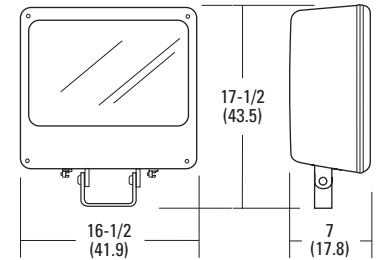

F150M Small

F250-400 Medium

All dimensions are inches (centimeters).

ORDERING INFORMATION

Catalog Number	UPC	Description	Wattage	Lamp Source	Voltage	NEMA Distribution	Lamp Included	Approx. Weight (lbs)	Pallet Qty	Standard Carton Qty
F50SL 120 M6	745973505496	Micro floodlight	50	HPS	120	--	Y	7	144	6
F70SL 120 M6	745973505441	Micro floodlight	70	HPS	120	--	Y	7	180	6
F100SL 120 M6	745973505502	Micro floodlight	100	HPS	120	--	Y	7	144	6
F150SL 120 M6	745973505380	Micro floodlight	150	HPS	120	6x6	Y	7	180	6
F70ML 120 M6	745973505489	Micro floodlight	70	MH	120	--	Y	7	144	6
F100ML 120 M6	745973817872	Micro floodlight	100	MH	120	--	Y	7	144	6
F150ML M4	745975146208	Small floodlight	150	MH	120/208/240/277	7x7	Y	14	64	4
F150MSL M4	745975146444	Small floodlight (spot)	150	MH	120/208/240/277	5x4	Y	14	64	4
F250ML SCWA	745975145126	Medium floodlight	250 ²	MH	120/208/240/277	7x6	Y	29	20	1
F400ML SCWA	745975145195	Medium floodlight	400 ²	MH	120/208/240/277	7x6	Y	29	20	1