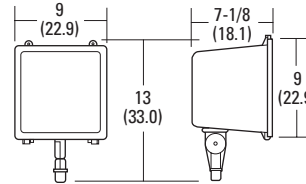

F150M Small

F250-400 Medium

All dimensions are inches (centimeters).

ORDERING INFORMATION

Catalog Number	UPC	Description	Wattage	Lamp Source	Voltage	NEMA Distribution	Lamp Included	Approx. Weight (lbs)	Pallet Qty	Standard Carton Qty
F50SL 120 M6	745973505496	Micro floodlight	50	HPS	120	--	Y	7	144	6
F70SL 120 M6	745973505441	Micro floodlight	70	HPS	120	--	Y	7	180	6
F100SL 120 M6	745973505502	Micro floodlight	100	HPS	120	--	Y	7	144	6
F150SL 120 M6	745973505380	Micro floodlight	150	HPS	120	6x6	Y	7	180	6
F70ML 120 M6	745973505489	Micro floodlight	70	MH	120	--	Y	7	144	6
F100ML 120 M6	745973817872	Micro floodlight	100	MH	120	--	Y	7	144	6
F150ML M4	745975146208	Small floodlight	150	MH	120/208/240/277	7x7	Y	14	64	4
F150MSL M4	745975146444	Small floodlight (spot)	150	MH	120/208/240/277	5x4	Y	14	64	4
F250ML SCWA	745975145126	Medium floodlight	250 ²	MH	120/208/240/277	7x6	Y	29	20	1
F400ML SCWA	745975145195	Medium floodlight	400 ²	MH	120/208/240/277	7x6	Y	29	20	1