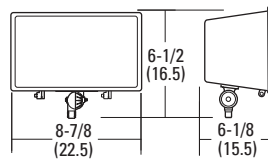

F50-150 Micro