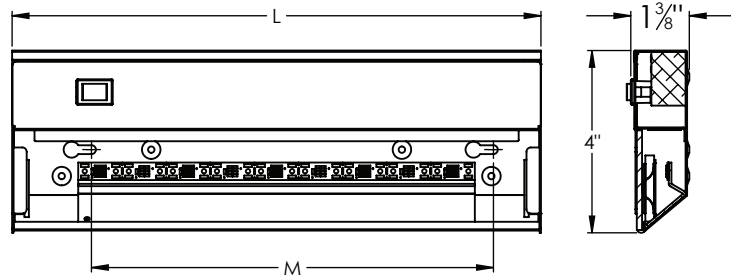

Certification

Fixtures are cULus listed for dry locations and carry a UL rating for undercabinet/convertible/linkable mounting. ENERGY STAR® qualified with on/off switch, order units with "E" designation.