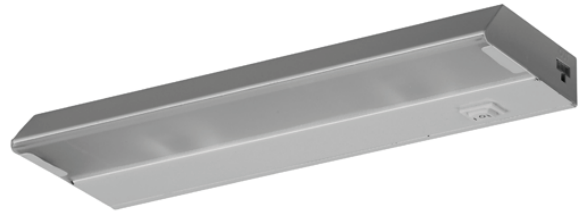

**LED Undercabinet
LUL9/12/18/24**

Project		Fixture Type
Location		Quantity
Approved By	Date	Catalog Number

Features

All purpose LED undercabinet light with a compact design and low profile. The housing is available in various lengths and includes a high/low switch. The products offer full range dimming when used with an electronic low-voltage dimmer. Accessories include a 5' 3-wire cord and plug, 12" push-in connectors allow for easy hardwire installation. Full size knockouts are located on the top and back. Link up to 50 units for 9", 12" and 18". Link up to 15 units for 24". Maximum run length of 80'. Applications include kitchens, study areas and displays.

Construction

Housing is die-formed of 22-gauge steel. Separate hingeable service tray allows for easy installation and snaps into position without hardware. Power connections are made inside service tray or with included cord and plug.

Finish

All exposed metal parts are post painted lighting grade white gloss enamel paint or applied oil-rubbed bronze.

Diffuser

Frosted tempered textured glass is .100" thick and slides into housing.

Electrical