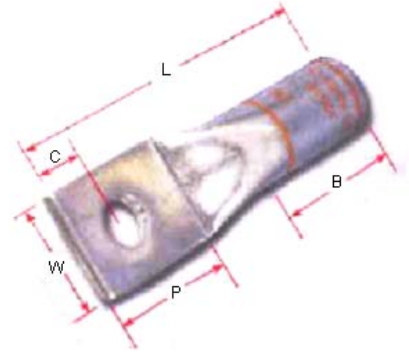

## One-Hole, Standard-Barrel Lug Dimensions and Selection Guide [Dimensions in Inches and (Millimeters)]

**NOTE: All listed lugs in this table are UL Listed and CSA Certified**

3M™ Scotchlok™ Lug Number	Lug Size AWG	Stud Size	Color Code	I.D., +/- .010"	O.D., +/- .010"	L, Length, +/- .10"	B, Barrel Length, +/- .060"	P, Pad Length, +/- .060"	W, Pad Width, +/- .060"	C, Center of Hole-to-End of Pad, +/- .030"
30014	6 AWG	#10 (5)	Blue	.196 (5,0)	.290 (7,37)	1.78 (45,2)	.86 (21,8)	.75 (19,1)	.435 (11,0)	.375 (9,53)
30015	6 AWG	1/4 (6)	Blue	.196 (5,0)	.290 (7,37)	1.78 (45,2)	.86 (21,8)	.75 (19,1)	.435 (11,0)	.375 (9,53)
30016	6 AWG	5/16 (8)	Blue	.196 (5,0)	.290 (7,37)	1.78 (45,2)	.86 (21,8)	.75 (19,1)	.50 (12,7)	.375 (9,53)
30018	4 AWG	#10 (5)	Gray	.247 (6,3)	.340 (8,64)	1.94 (49,3)	.75 (19,1)	.89 (22,6)	.485 (12,3)	.375 (9,53)
30019	4 AWG	1/4 (6)	Gray	.247 (6,3)	.340 (8,64)	1.94 (49,3)	.75 (19,1)	.89 (22,6)	.485 (12,3)	.375 (9,53)
30021	4 AWG	3/8 (10)	Gray	.247 (6,3)	.340 (8,64)	1.94 (49,3)	.75 (19,1)	.89 (22,6)	.59 (15,1)	.375 (9,53)
30022	2 AWG	1/4 (6)	Brown	.307 (7,8)	.416 (10,57)	1.97 (50,0)	.81 (20,7)	.89 (22,6)	.63 (15,9)	.375 (9,53)
30023	2 AWG	5/16 (8)	Brown	.307 (7,8)	.416 (10,57)	1.97 (50,0)	.81 (20,7)	.89 (22,6)	.63 (15,9)	.375 (9,53)
30024	2 AWG	3/8 (10)	Brown	.307 (7,8)	.416 (10,57)	1.97 (50,0)	.81 (20,7)	.89 (22,6)	.63 (15,9)	.375 (9,53)
30027	1 AWG	5/16 (8)	Green	.358 (9,1)	.462 (11,7)	1.97 (50,0)	.81 (20,7)	.75 (19,1)	.69 (17,5)	.375 (9,53)
30028	1 AWG	3/8 (10)	Green	.358 (9,1)	.462 (11,7)	1.97 (50,0)	.81 (20,7)	.75 (19,1)	.69 (17,5)	.375 (9,53)
30031	1/0 AWG	5/16 (8)	Pink	.394 (10,0)	.512 (13,0)	2.16 (54,9)	.81 (20,7)	.89 (22,6)	.75 (19,1)	.375 (9,53)
30032	1/0 AWG	3/8 (10)	Pink	.394 (10,0)	.512 (13,0)	2.16 (54,9)	.81 (20,7)	.89 (22,6)	.75 (19,1)	.375 (9,53)
30036	2/0 AWG	3/8 (10)	Black	.439 (11,2)	.560 (14,2)	2.37 (60,2)	.87 (22,2)	1.11 (28,2)	.81 (20,7)	.375 (9,53)
30041	3/0 AWG	1/2 (12)	Orange	.490 (12,4)	.617 (15,7)	2.63 (66,8)	.94 (23,8)	1.11 (28,2)	.91 (23,0)	.531 (13,5)
30045	4/0 AWG	1/2 (12)	Purple	.548 (13,9)	.687 (17,4)	2.60 (65,9)	.97 (24,6)	1.11 (28,2)	1.00 (25,4)	.531 (13,5)