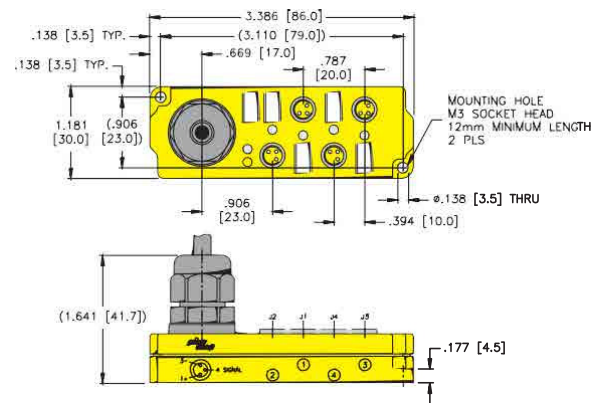

4-Port with Integral Home Run Cable