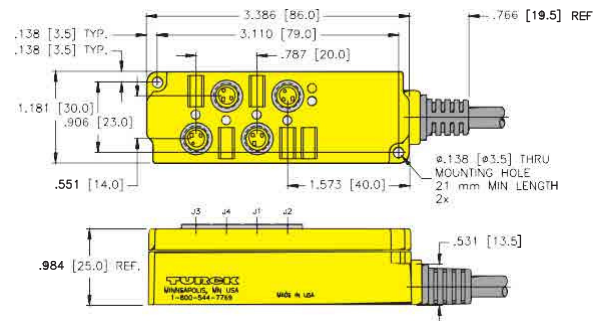

4-Port with Side Integral Home Run Cable

Pinout

Female	Male
3-pin <i>picofast</i>	8-pin <i>eurofast</i>