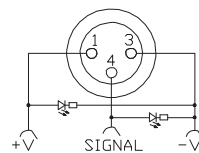

#### 4-port, Snap Lock, 10-48 VDC

Application	Specifications	Pinout	No LEDs	PNP LED
4-port J-box Snap lock connectors Top Integral cable	3 A/port, 3 A total Black PVC 6/24 AWG	Function    Color +V        BN - V        BU Port 1    WH Port 2    GN Port 3    YE Port 4    GY	VB 403Z-*	VB 403Z-PX5-*
4-port J-box 1 signal per port Snap lock connectors Side Integral cable	3 A/port 4 A total Black PVC cable 6/24 AWG		VB 403Z-*C	VB 403Z-PX5-*C
4-port J-box Snap lock connectors <b>eurofast</b> connector	3 A/port, 3 A total 8-pin eurofast connector 6 conductors mates with RKC 8.6T-*	<u>Function</u> <u>Pin</u> +V            5 - V            7 Port 1        1 Port 2        2 Port 3        3 Port 4        4	VB 403Z-FS 8	VB 403Z-PX5-FS 8

#### 4-port, Threaded, 10-48 VDC

Application	Specifications	Pinout	No LEDs	PNP LED
4-port J-box Threaded connectors Top Integral connector	3 A/port, 3 A total Black PVC 6/24 AWG	Function    Color +V        BN - V        BU Port 1    WH Port 2    GN Port 3    YE Port 4    GY	VB 403M-*	VB 403M-PX5-*
4-port J-box 1 signal per port Threaded conductors Side Integral cable	3 A/port 4 A total Black PVC cable 6/24 AWG		VB 403M-*C	VB 403M-PX5-*C
4-port J-box Threaded connectors <b>eurofast</b> connector	3 A/port, 3 A total 8-pin eurofast connector 6 conductors mates with RKC 8.6T-*	<u>Function</u> <u>Pin</u> +V            5 - V            7 Port 1        1 Port 2        2 Port 3        3 Port 4        4	VB 403M-FS 8	VB 403M-PX5-FS 8

**Cable length:** Standard length for junction boxes and M16 quick disconnect cordsets is nominal 5 meters. Other lengths available by request - Consult factory.