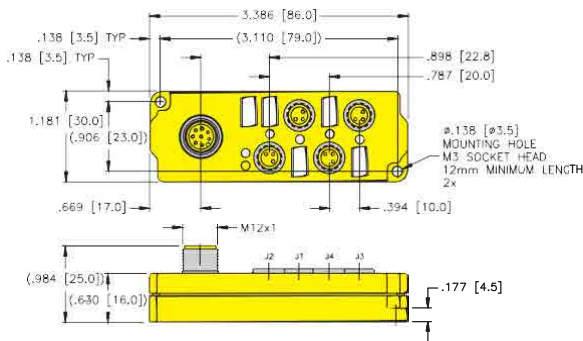

Cable length: Standard length for junction boxes and M16 quick disconnect cordsets is nominal 5 meters. Other lengths available by request - Consult factory.

Dimensions

4-Port with *eurofast* Home Run Connector