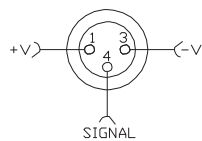

#### 4-port, Snap Lock, 10-48 VDC

Application	Specifications	Pinout	No LEDs	PNP LED
4-port J-box Snap lock connectors Top Integral cable	3 A/port, 3 A total Black PVC 6/24 AWG	Function    Color +V        BN - V        BU Port 1    WH Port 2    GN Port 3    YE Port 4    GY	VB 403Z-*	VB 403Z-PX5-*
4-port J-box 1 signal per port Snap lock connectors Side Integral cable	3 A/port 4 A total Black PVC cable 6/24 AWG		VB 403Z-*C	VB 403Z-PX5-*C
4-port J-box Snap lock connectors <b>eurofast</b> connector	3 A/port, 3 A total 8-pin eurofast connector 6 conductors mates with RKC 8.6T-*	<u>Function</u> <u>Pin</u> +V            5 - V            7 Port 1        1 Port 2        2 Port 3        3 Port 4        4	VB 403Z-FS 8	VB 403Z-PX5-FS 8

#### 4-port, Threaded, 10-48 VDC

Application	Specifications	Pinout	No LEDs	PNP LED
4-port J-box Threaded connectors Top Integral connector	3 A/port, 3 A total Black PVC 6/24 AWG	Function    Color +V        BN - V        BU Port 1    WH Port 2    GN Port 3    YE Port 4    GY	VB 403M-*	VB 403M-PX5-*
4-port J-box 1 signal per port Threaded conductors Side Integral cable	3 A/port 4 A total Black PVC cable 6/24 AWG		VB 403M-*C	VB 403M-PX5-*C
4-port J-box Threaded connectors <b>eurofast</b> connector	3 A/port, 3 A total 8-pin eurofast connector 6 conductors mates with RKC 8.6T-*	<u>Function</u> <u>Pin</u> +V            5 - V            7 Port 1        1 Port 2        2 Port 3        3 Port 4        4	VB 403M-FS 8	VB 403M-PX5-FS 8