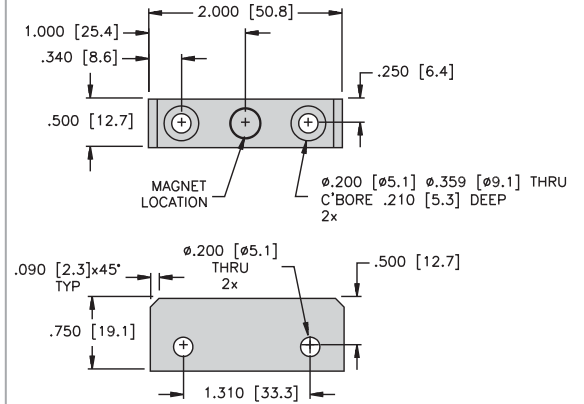

Profile Series Accessories

Slide magnet
SM-Q21 [A5600]

Slide magnet with slide adapter
SA-Q21 [A0864]

Floating magnet
FM-Q21 [A5500]

Control arms
CA*E-Q21

Q21 upside down brackets
UB-Q21 (2/bag) [A5500]

Q21 mounting brackets
MB-Q21 [A5700]

Rod ends
RE-Q21 [A0865]

RBVA-M5
Angle Joint for M5 thread, stainless steel

ABVA-M5
Angle Joint for M5 thread, stainless steel

* Length in inches.