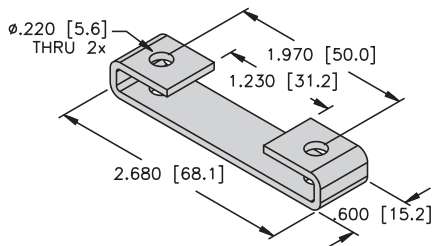

Profile Series Accessories

Slide magnet
SM-Q21 [A5600]

Slide magnet with slide adapter
SA-Q21 [A0864]

Floating magnet
FM-Q21 [A5500]

Control arms
CA*E-Q21

Q21 upside down brackets
UB-Q21 (2/bag) [A5500]

Q21 mounting brackets
MB-Q21 [A5700]

Rod ends
RE-Q21 [A0865]

RBVA-M5
Angle Joint for M5 thread, stainless steel

ABVA-M5
Angle Joint for M5 thread, stainless steel

* Length in inches.