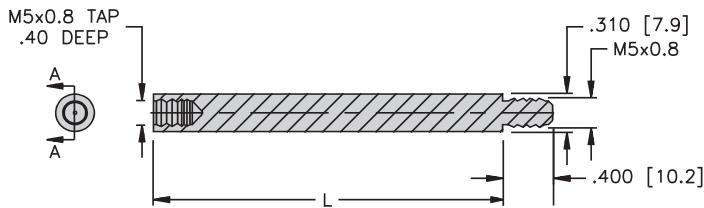

Profile Series Accessories

Slide magnet
SM-Q21 [A5600]

Slide magnet with slide adapter
SA-Q21 [A0864]

Floating magnet
FM-Q21 [A5500]

Control arms
CA*E-Q21

Q21 upside down brackets
UB-Q21 (2/bag) [A5500]

Q21 mounting brackets
MB-Q21 [A5700]

Rod ends
RE-Q21 [A0865]

RBVA-M5
Angle Joint for M5 thread, stainless steel

ABVA-M5
Angle Joint for M5 thread, stainless steel

* Length in inches.