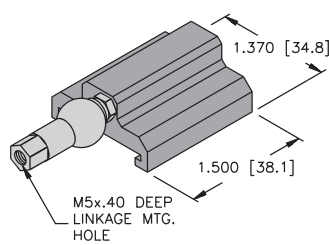

Profile Series Accessories

Slide magnet
SM-Q21 [A5600]

Slide magnet with slide adapter
SA-Q21 [A0864]

Floating magnet
FM-Q21 [A5500]

Control arms
CA*E-Q21

Q21 upside down brackets
UB-Q21 (2/bag) [A5500]

Q21 mounting brackets
MB-Q21 [A5700]

Rod ends
RE-Q21 [A0865]

RBVA-M5
Angle Joint for M5 thread, stainless steel

ABVA-M5
Angle Joint for M5 thread, stainless steel

* Length in inches.