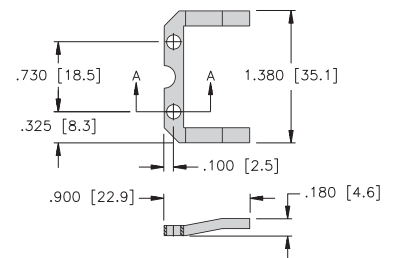

Profile Series Accessories

Slide magnet
SM-Q21 [A5600]

Slide magnet with slide adapter
SA-Q21 [A0864]

Floating magnet
FM-Q21 [A5500]

Control arms
CA*E-Q21

Q21 upside down brackets
UB-Q21 (2/bag) [A5500]

Q21 mounting brackets
MB-Q21 [A5700]

Rod ends
RE-Q21 [A0865]

RBVA-M5
Angle Joint for M5 thread, stainless steel

ABVA-M5
Angle Joint for M5 thread, stainless steel

* Length in inches.