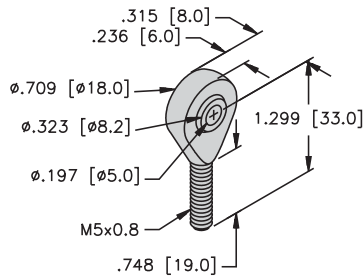

Profile Series Accessories

Slide magnet
SM-Q21 [A5600]

Slide magnet with slide adapter
SA-Q21 [A0864]

Floating magnet
FM-Q21 [A5500]

Control arms
CA*E-Q21

Q21 upside down brackets
UB-Q21 (2/bag) [A5500]

Q21 mounting brackets
MB-Q21 [A5700]

Rod ends
RE-Q21 [A0865]

RBVA-M5
Angle Joint for M5 thread, stainless steel

ABVA-M5
Angle Joint for M5 thread, stainless steel

* Length in inches.