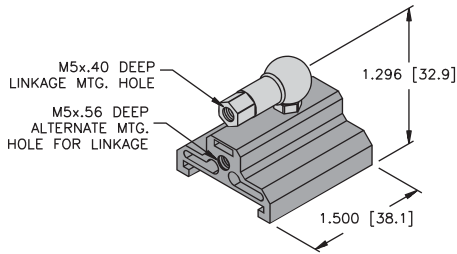

Profile Series Accessories

Slide magnet
SM-Q21 [A5600]

Slide magnet with slide adapter
SA-Q21 [A0864]

Floating magnet
FM-Q21 [A5500]

Control arms
CA*E-Q21

Q21 upside down brackets
UB-Q21 (2/bag) [A5500]

Q21 mounting brackets
MB-Q21 [A5700]

Rod ends
RE-Q21 [A0865]

RBVA-M5
Angle Joint for M5 thread, stainless steel

ABVA-M5
Angle Joint for M5 thread, stainless steel

* Length in inches.