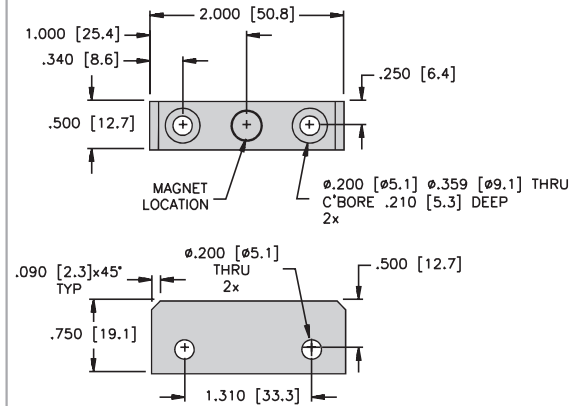

Profile Series Accessories

Slide Magnet

SM-Q21 [A5600]

Slide Magnet with Slide Adapter

SA-Q21 [A0864]

Floating Magnet

FM-Q21 [A5500]

Control Arms

CA*E-Q21

Q21 Upside Down Brackets

UB-Q21 (2/bag) [A5500]

Q21 Mounting Brackets

MB-Q21 [A5700]

Rod Ends

RE-Q21 [A0865]

RBVA-M5

Angle Joint for M5 Thread, Stainless Steel

ABVA-M5

Angle Joint for M5 Thread, Stainless Steel

* Length in inches.