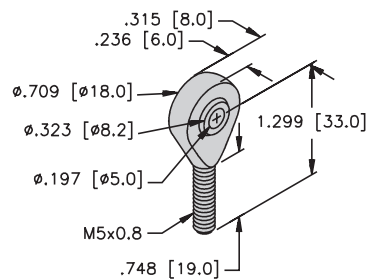

CA*E-Q21

Q21 Upside Down Brackets

UB-Q21 (2/bag) [A5500]

Q21 Mounting Brackets

MB-Q21 [A5700]

Rod Ends

RE-Q21 [A0865]

RBVA-M5

Angle Joint for M5 Thread, Stainless Steel

ABVA-M5

Angle Joint for M5 Thread, Stainless Steel

* Length in inches.