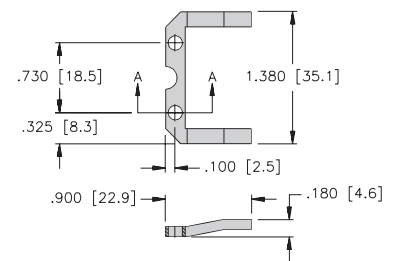

Profile Series Accessories

Slide Magnet

SM-Q21 [A5600]

Slide Magnet with Slide Adapter

SA-Q21 [A0864]

Floating Magnet

FM-Q21 [A5500]

Control Arms

CA*E-Q21

Q21 Upside Down Brackets

UB-Q21 (2/bag) [A5500]

Q21 Mounting Brackets

MB-Q21 [A5700]

Rod Ends

RE-Q21 [A0865]

RBVA-M5

Angle Joint for M5 Thread, Stainless Steel

ABVA-M5

Angle Joint for M5 Thread, Stainless Steel

* Length in inches.