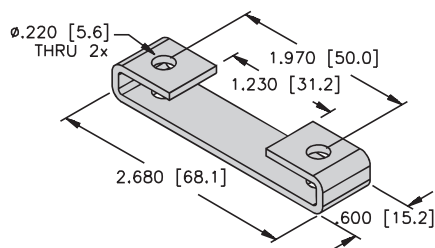

CA*E-Q21

Q21 Upside Down Brackets

UB-Q21 (2/bag) [A5500]

Q21 Mounting Brackets

MB-Q21 [A5700]

Rod Ends

RE-Q21 [A0865]

RBVA-M5

Angle Joint for M5 Thread, Stainless Steel

ABVA-M5

Angle Joint for M5 Thread, Stainless Steel

* Length in inches.