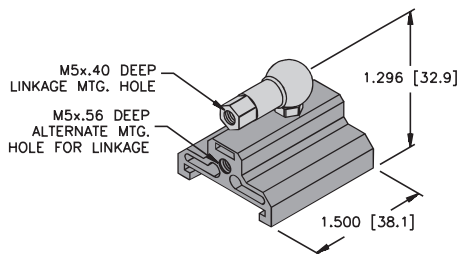

Profile Series Accessories

Slide Magnet

SM-Q21 [A5600]

Slide Magnet with Slide Adapter

SA-Q21 [A0864]

Floating Magnet

FM-Q21 [A5500]

Control Arms

CA*E-Q21

Q21 Upside Down Brackets

UB-Q21 (2/bag) [A5500]

Q21 Mounting Brackets

MB-Q21 [A5700]

Rod Ends

RE-Q21 [A0865]

RBVA-M5

Angle Joint for M5 Thread, Stainless Steel

ABVA-M5

Angle Joint for M5 Thread, Stainless Steel

* Length in inches.