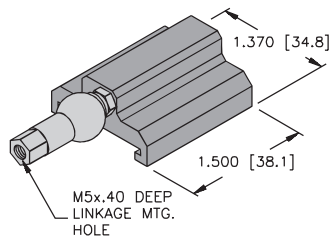

Profile Series Accessories

Slide Magnet

SM-Q21 [A5600]

Slide Magnet with Slide Adapter

SA-Q21 [A0864]

Floating Magnet

FM-Q21 [A5500]

Control Arms

CA*E-Q21

Q21 Upside Down Brackets

UB-Q21 (2/bag) [A5500]

Q21 Mounting Brackets

MB-Q21 [A5700]

Rod Ends

RE-Q21 [A0865]

RBVA-M5

Angle Joint for M5 Thread, Stainless Steel

ABVA-M5

Angle Joint for M5 Thread, Stainless Steel

* Length in inches.