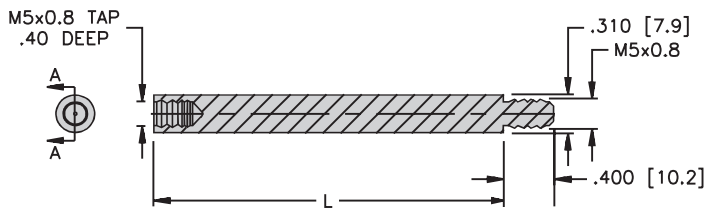

Profile Series Accessories

Slide Magnet

SM-Q21 [A5600]

Slide Magnet with Slide Adapter

SA-Q21 [A0864]

Floating Magnet

FM-Q21 [A5500]

Control Arms

CA*E-Q21

Q21 Upside Down Brackets

UB-Q21 (2/bag) [A5500]

Q21 Mounting Brackets

MB-Q21 [A5700]

Rod Ends

RE-Q21 [A0865]

RBVA-M5

Angle Joint for M5 Thread, Stainless Steel

ABVA-M5

Angle Joint for M5 Thread, Stainless Steel

* Length in inches.