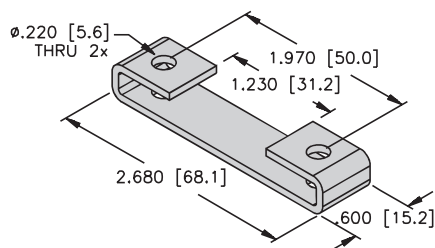

CA\*E-Q21

**Q21 Upside Down Brackets**

UB-Q21 (2/bag) [A5500]

**Q21 Mounting Brackets**

MB-Q21 [A5700]

**Rod Ends**

RE-Q21 [A0865]

**RBVA-M5**

Angle Joint for M5 Thread, Stainless Steel

**ABVA-M5**

Angle Joint for M5 Thread, Stainless Steel

\* Length in inches.