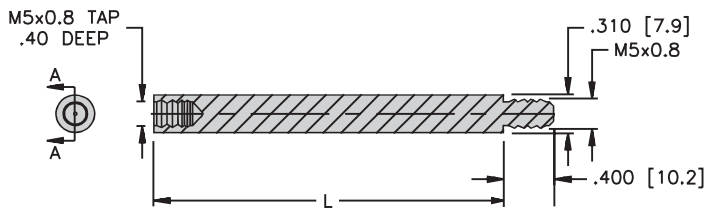

**Profile Series Accessories**

**Slide Magnet**

SM-Q21 [A5600]

**Slide Magnet with Slide Adapter**

SA-Q21 [A0864]

**Floating Magnet**

FM-Q21 [A5500]

**Control Arms**

CA\*E-Q21

**Q21 Upside Down Brackets**

UB-Q21 (2/bag) [A5500]

**Q21 Mounting Brackets**

MB-Q21 [A5700]

**Rod Ends**

RE-Q21 [A0865]

**RBVA-M5**

Angle Joint for M5 Thread, Stainless Steel

**ABVA-M5**

Angle Joint for M5 Thread, Stainless Steel

\* Length in inches.