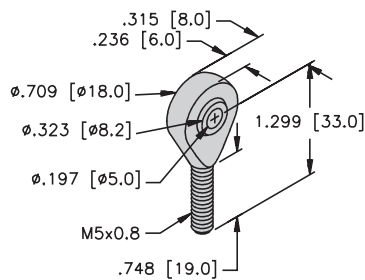

CA\*E-Q21

**Q21 Upside Down Brackets**

UB-Q21 (2/bag) [A5500]

**Q21 Mounting Brackets**

MB-Q21 [A5700]

**Rod Ends**

RE-Q21 [A0865]

**RBVA-M5**

Angle Joint for M5 Thread, Stainless Steel

**ABVA-M5**

Angle Joint for M5 Thread, Stainless Steel

\* Length in inches.