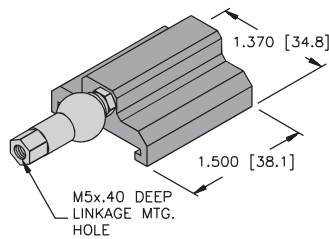

**Profile Series Accessories**

**Slide Magnet**

SM-Q21 [A5600]

**Slide Magnet with Slide Adapter**

SA-Q21 [A0864]

**Floating Magnet**

FM-Q21 [A5500]

**Control Arms**

CA\*E-Q21

**Q21 Upside Down Brackets**

UB-Q21 (2/bag) [A5500]

**Q21 Mounting Brackets**

MB-Q21 [A5700]

**Rod Ends**

RE-Q21 [A0865]

**RBVA-M5**

Angle Joint for M5 Thread, Stainless Steel

**ABVA-M5**

Angle Joint for M5 Thread, Stainless Steel

\* Length in inches.