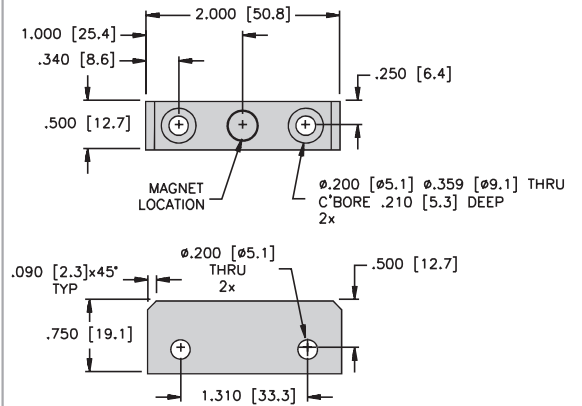

**Profile Series Accessories**

**Slide Magnet**

SM-Q21 [A5600]

**Slide Magnet with Slide Adapter**

SA-Q21 [A0864]

**Floating Magnet**

FM-Q21 [A5500]

**Control Arms**

CA\*E-Q21

**Q21 Upside Down Brackets**

UB-Q21 (2/bag) [A5500]

**Q21 Mounting Brackets**

MB-Q21 [A5700]

**Rod Ends**

RE-Q21 [A0865]

**RBVA-M5**

Angle Joint for M5 Thread, Stainless Steel

**ABVA-M5**

Angle Joint for M5 Thread, Stainless Steel

\* Length in inches.