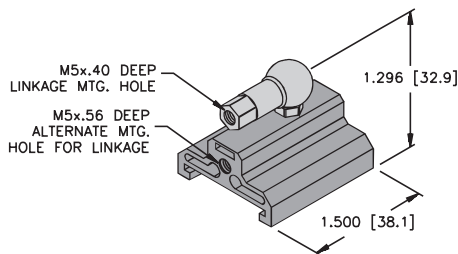

**Profile Series Accessories**

**Slide Magnet**

SM-Q21 [A5600]

**Slide Magnet with Slide Adapter**

SA-Q21 [A0864]

**Floating Magnet**

FM-Q21 [A5500]

**Control Arms**

CA\*E-Q21

**Q21 Upside Down Brackets**

UB-Q21 (2/bag) [A5500]

**Q21 Mounting Brackets**

MB-Q21 [A5700]

**Rod Ends**

RE-Q21 [A0865]

**RBVA-M5**

Angle Joint for M5 Thread, Stainless Steel

**ABVA-M5**

Angle Joint for M5 Thread, Stainless Steel

\* Length in inches.