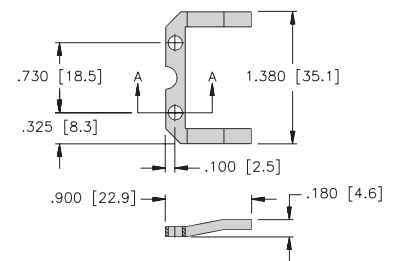

**Profile Series Accessories**

**Slide Magnet**

SM-Q21 [A5600]

**Slide Magnet with Slide Adapter**

SA-Q21 [A0864]

**Floating Magnet**

FM-Q21 [A5500]

**Control Arms**

CA\*E-Q21

**Q21 Upside Down Brackets**

UB-Q21 (2/bag) [A5500]

**Q21 Mounting Brackets**

MB-Q21 [A5700]

**Rod Ends**

RE-Q21 [A0865]

**RBVA-M5**

Angle Joint for M5 Thread, Stainless Steel

**ABVA-M5**

Angle Joint for M5 Thread, Stainless Steel

\* Length in inches.